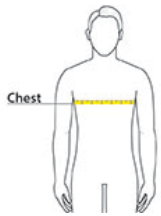

Body Length at Back: Measured from high point shoulder to finished hem at back.

Chest: Measured across the chest one inch below armhole when laid flat.

Sleeve Length from Center Back: Measure from Center Back neck to shoulder point to sleeve hem.

Pocket Height: Measure from top to bottom at center.

Pocket Width: Measure from side to side at top edge.

SPEC SHEET + MEASUREMENTS

CornerStone® Workwear Pro Short Sleeve Pocket Tee.
CS440P

SIZE CHARTS

	XS	S	M	L	XL	2XL	3XL	4XL
Chest	32-34	35-37	38-40	41-43	44-46	47-49	50-53	54-57

HOW TO MEASURE

CHEST

Measure under the arm and around the fullest part of the chest with arms down, keeping tape horizontal.

COLORS

Black
PMS BLACK
C

Light Grey
PMS COOL
GRAY 6C

Metal Grey
PMS 425C

Navy
PMS 532C